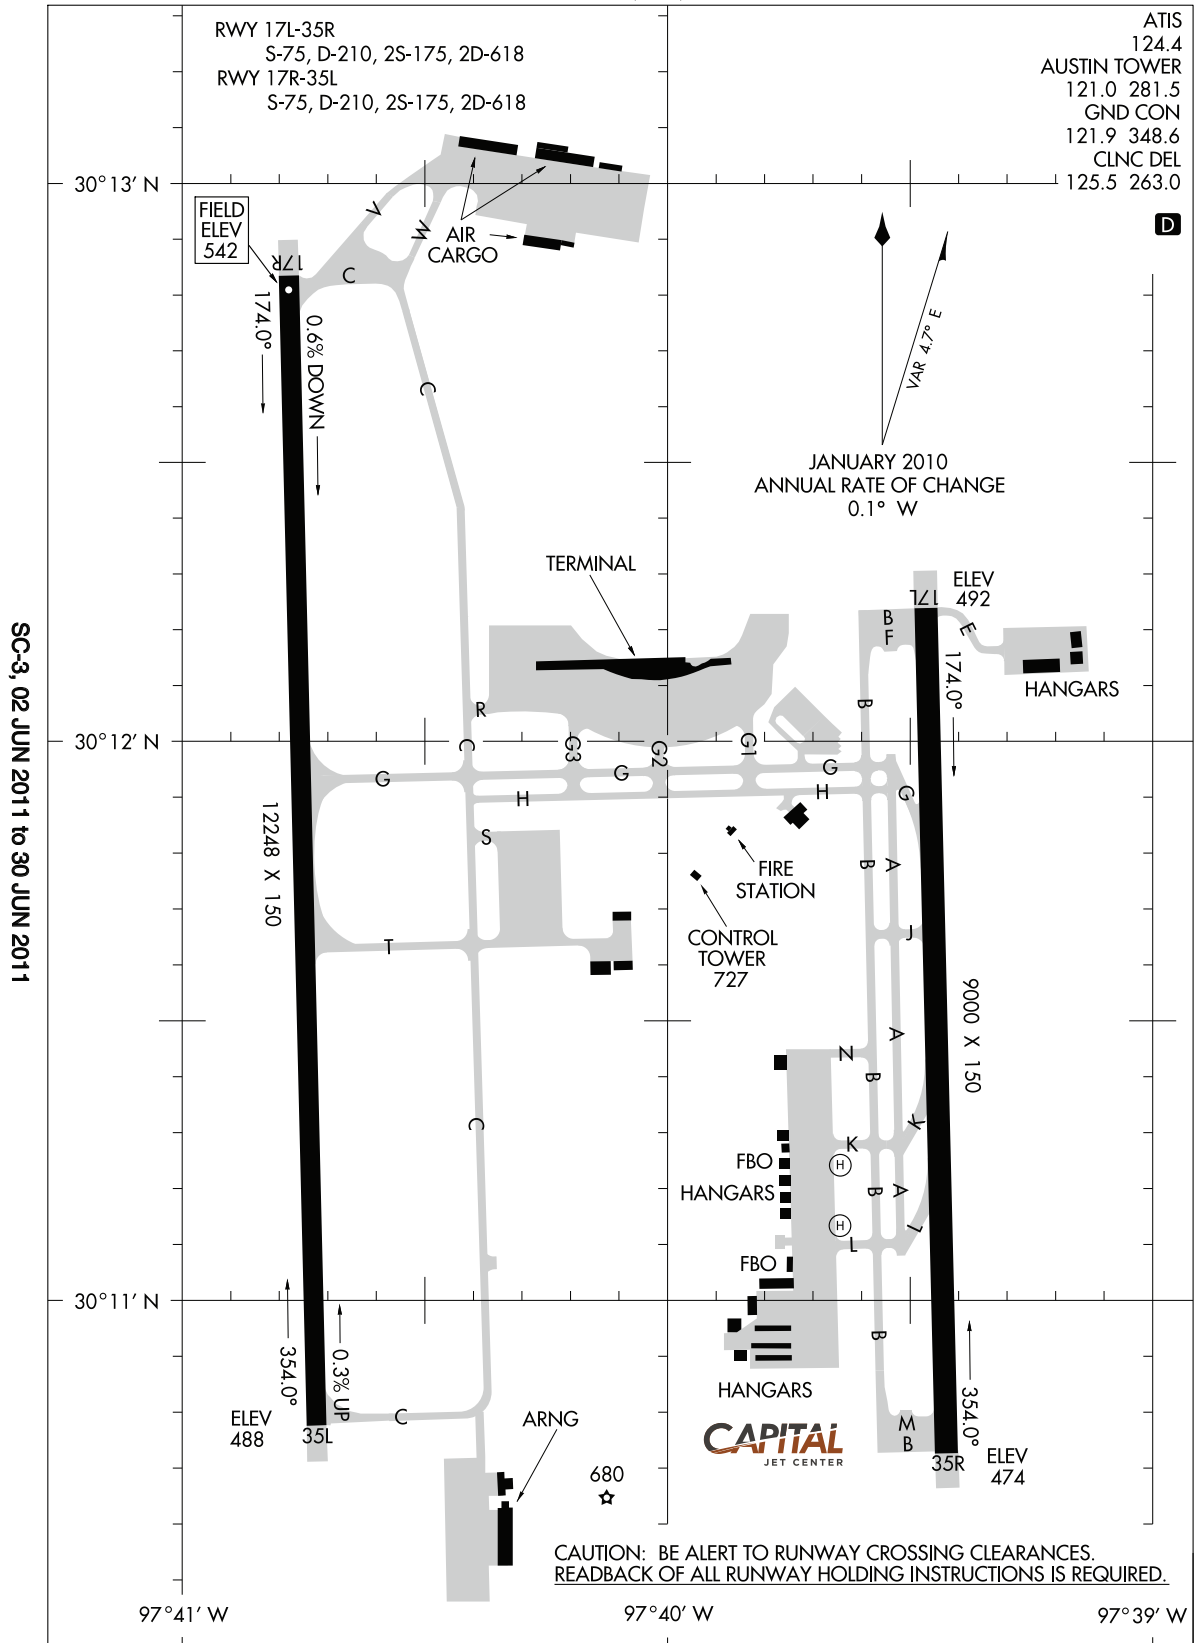

10210

AIRPORT DIAGRAM

AL-556 (FAA)

AUSTIN-BERGSTROM INTL (AUS)
AUSTIN, TEXAS

ATIS 124.4
 AUSTIN TOWER 121.0 281.5
 GND CON 121.9 348.6
 CLNC DEL 125.5 263.0

SC-3, 02 JUN 2011 to 30 JUN 2011

SC-3, 02 JUN 2011 to 30 JUN 2011

AIRPORT DIAGRAM

10210

AUSTIN, TEXAS
AUSTIN-BERGSTROM INTL (AUS)